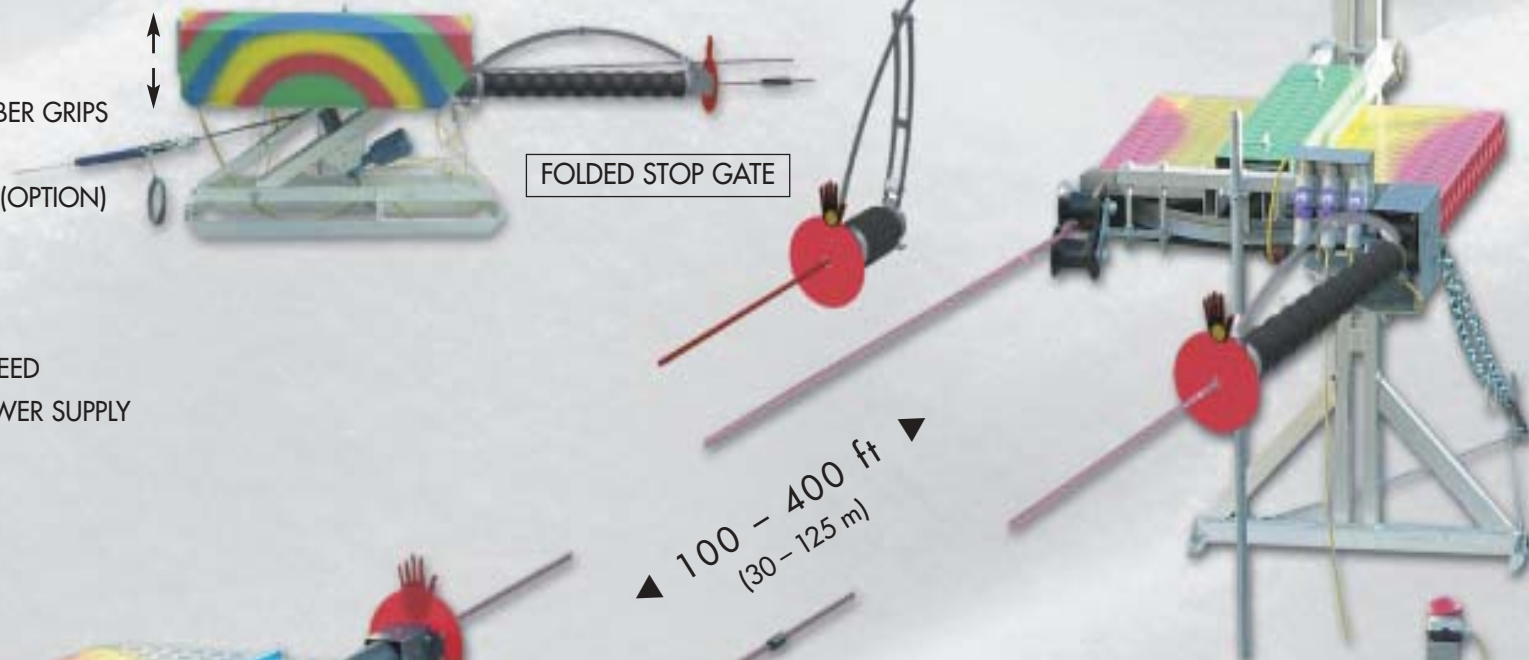

KINDER + BEGINNER TOW

- EASILY INSTALLED IN ABOUT 2 HRS.
- PORTABLE ELECTRIC-BOX
- LONG LIFE NYLON ROPE WITH RUBBER GRIPS
- VARIABLE SPEED (OPTION)
- VARIABLE ROPE HEIGHT BY MOTOR (OPTION)

SPECIFICATIONS

- POWER 3 KW (4 HP) VARIABLE SPEED
- 220V-480V-3-PHASE – 60 Hz-POWER SUPPLY
- TOTAL WEIGHT 600 LBS
- ALUMINIUM CONSTRUCTION
- IN ACCORDANCE TO ANSI

▲ 100 - 400 ft
(30 - 125 m) ▼

PORTABLE + PLUGABLE

SUBTERRANEAN HOOK