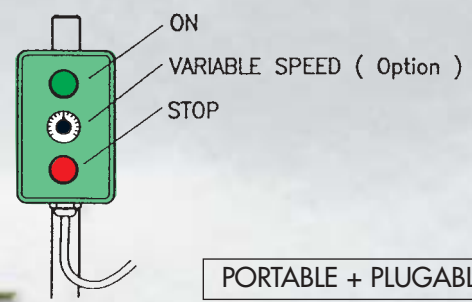

KINDER + BEGINNER TOW

- EASILY INSTALLED IN ABOUT 2 HRS.
- PORTABLE ELECTRIC-BOX
- LONG LIFE NYLON ROPE WITH RUBBER GRIPS
- VARIABLE SPEED (OPTION)
- VARIABLE ROPE HEIGHT BY MOTOR (OPTION)

SPECIFICATIONS

- POWER 3 KW (4 HP) VARIABLE SPEED
- 220V-480V-3-PHASE – 60 Hz-POWER SUPPLY
- TOTAL WEIGHT 600 LBS
- ALUMINIUM CONSTRUCTION
- IN ACCORDANCE TO ANSI

▲ 100 - 400 ft
(30 - 125 m) ▼

PORTABLE + PLUGABLE

SUBTERRANEAN HOOK